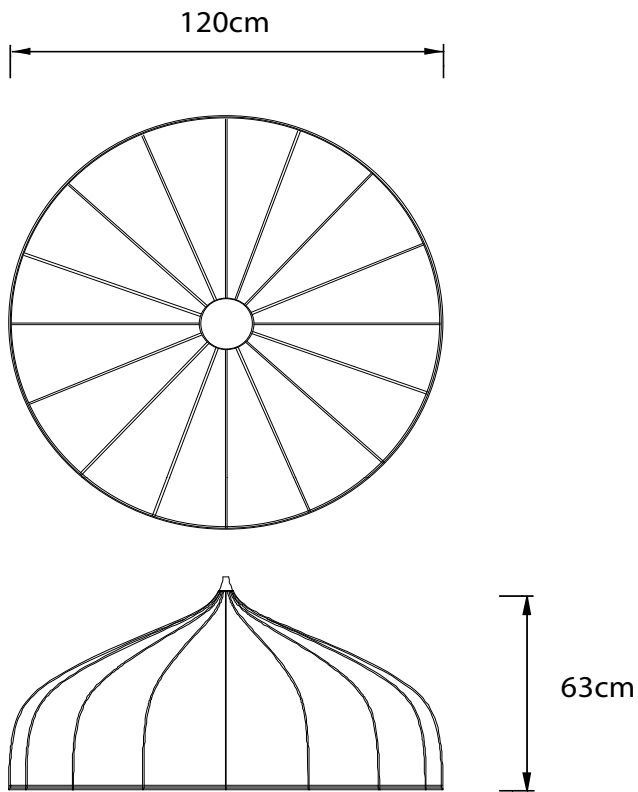

m o o o i[®]

Dome

In the center of the home glows a light of eternal peace.

<i>Designer</i>	Jameelah El-Gahsgari
<i>Year of design</i>	2006
<i>Material</i>	Polyester stretch fabric, steel wire frame.
<i>Additional</i>	(*Please insert the appropriate colour Initial at the end of the product code.)
<i>Product Codes</i>	Moooi, lighting, Dome small MOLDO-40--*
	Moooi, lighting, Dome medium MOLDO-80--*
	Moooi, lighting, Dome large MOLDO-120--*

Detailing

The reflector is also fabric and made from a heat-resistant material.

Colour

m o o o i[®]

Main dimensions- small

40cm

60cm

Main dimensions- medium

80cm

62cm

m o o o i[®]

Main dimensions- large

Technical

Packaging