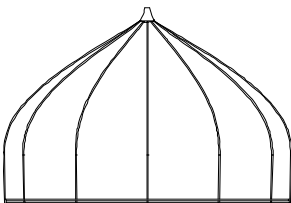

m o o o i[®]

Dome

In the center of the home glows a light of eternal peace.

<i>Designer</i>	Jameelah El-Gahsgari
<i>Year of design</i>	2006
<i>Material</i>	Polyester stretch fabric, steel wire frame.
<i>Additional</i>	(*Please insert the appropriate colour Initial at the end of the product code.)
<i>Product Codes</i>	Moooi, lighting, Dome small MOLDO-40--*
	Moooi, lighting, Dome medium MOLDO-80--*
	Moooi, lighting, Dome large MOLDO-120--*

Detailing

The reflector is also fabric and made from a heat-resistant material.

Colour

m o o o i[®]

Main dimensions- small

40cm

60cm

Main dimensions- medium

80cm

62cm

m o o o i[®]

Main dimensions- large

Technical

Packaging